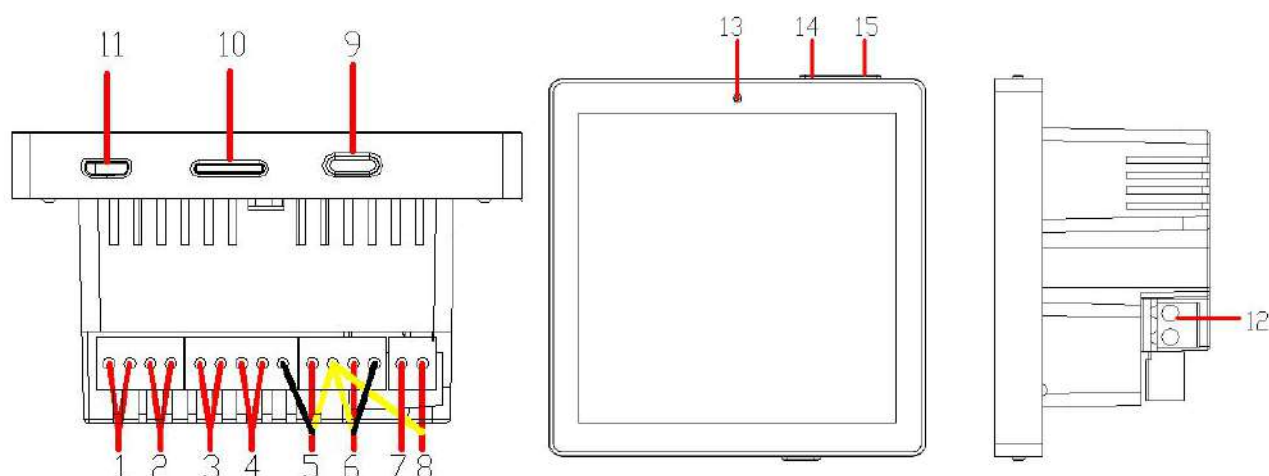

Specifications

Model	DM815	
Speaker Output	4x15W	
Output Impedance	4-8 Ω	
Screen	4-inch 480x480 multi-touch control	
Power Input	AC110-250V ,50/60Hz	
FM Range	87.5-108MHz	
Amplifier Parameters	Frequency Response: 20Hz-20Khz Signal-to-noise ratio: 98dB	
Product Size	86x86x11mm	
Weight	0.45KG	
Installation Mode	Front preinstalled cable box	
IR Control Distance	8m	
Bluetooth Distance	8m	
Operating Temperature	0°C~40°C	
Operating Humidity	5% to 90%RH non-condensing	
Functional Support	Music Play	Support Bluetooth, TF card, U disk, AUX play music

Front / Rear Panel

1. Speaker: Speaker wire (200 cores), RVH2×100, RVH2×200 connected to SPK R+ and SPK R-.
2. Speaker: Speaker wire (200 cores), RVH2×100, RVH2×200 connected to SPK L+ SPK L-.
3. Speaker: Speaker wire (200 cores), RVH2×100, RVH2×200 connected to SPK R+ and SPK R-.
4. Speaker: Speaker wire (200 cores), RVH2×100, RVH2×200 connected to SPK L+ and SPK L-.
5. Audio Input Cable: Audio cable (three-core shielded cable, commonly known as microphone cable), RVVP2×0.5, RVVP2×0.75 connected to AUX L+, AUX R+, and GND.
6. Audio Output: Audio cable (three-core shielded cable, commonly known as microphone cable), RVVP2×0.5, RVVP2×0.75 connected to OUT R, OUT L, and GND, can be connected to other amplifiers.
7. FM: Radio antenna.
8. Doorbell Trigger: Connect GND and DB to trigger the doorbell.
9. Power On/Off Button: Long press to power on/off.
10. TF Card: TF card reading interface.
11. USB: External OTG USB, compatible with adapter cables for reading USB drives.
12. Power Terminals: Connect to AC 220V power supply.
13. Microphone Capsule
14. Volume -
15. Volume +