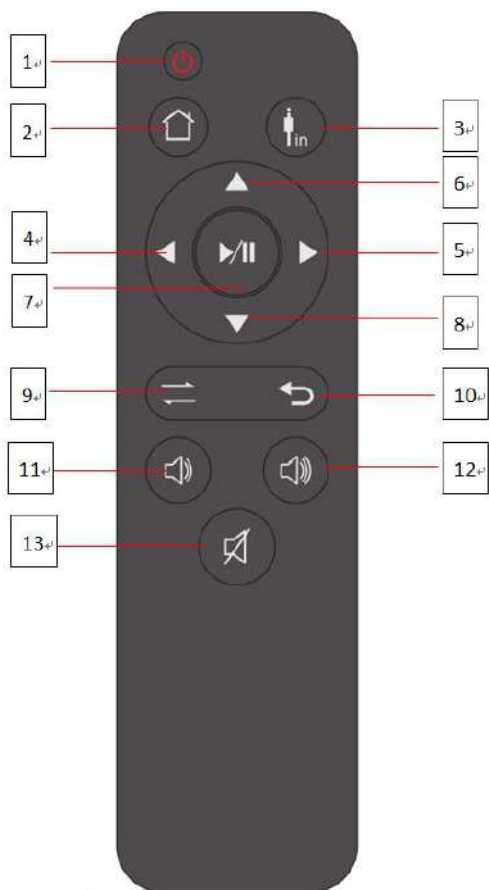

1. Power Button: Press this button to turn on the device; press it again to turn it off.
2. Menu Button: In the local playback interface, press this button to open the music player list.
3. Audio Output Button: Press this button to enable audio output.
4. Direction Key (Left): Press this button to move the main function icon to the left.
5. Direction Key (Right): Press this button to move the main function icon to the right.
6. Previous Track: During playback, press this button to play the previous track.
7. Play/Pause Button: During playback, press this button to play or pause the track.
8. Next Track: During playback, press this button to play the next track.
9. Mode Switch Button: Press this button to switch playback modes: Local, Bluetooth, Radio, AUX.
10. Return Button: In submenus, press this button to return to the previous menu.
11. Volume -: Press this button to decrease the volume.
12. Volume +: Press this button to increase the volume.
13. Mute Button: Press this button to mute the audio.