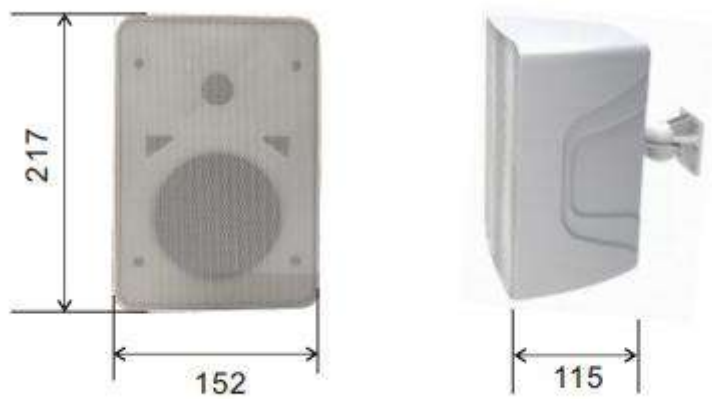

Specifications

Model	DSP420L	DSP420T	DSP420S
Rated Power	20W		
Driver Units	4" × 1, 1" × 1		
Power Taps	-	-	20W/10W/5W/2.5W/8Ω
Sensitivity	89dB ± 2dB		
Frequency Response (-10dB)	90-20KHz		
Coverage Angle (1kHz/-6dB)	130°		
Input	8Ω	100V	500Ω/1kΩ/2kΩ/4kΩ/8Ω
Dimension (W*H*D)	152 × 217 × 119mm		
Weight	2.02kg	2.32kg	
Color	Black/White		

Product Information